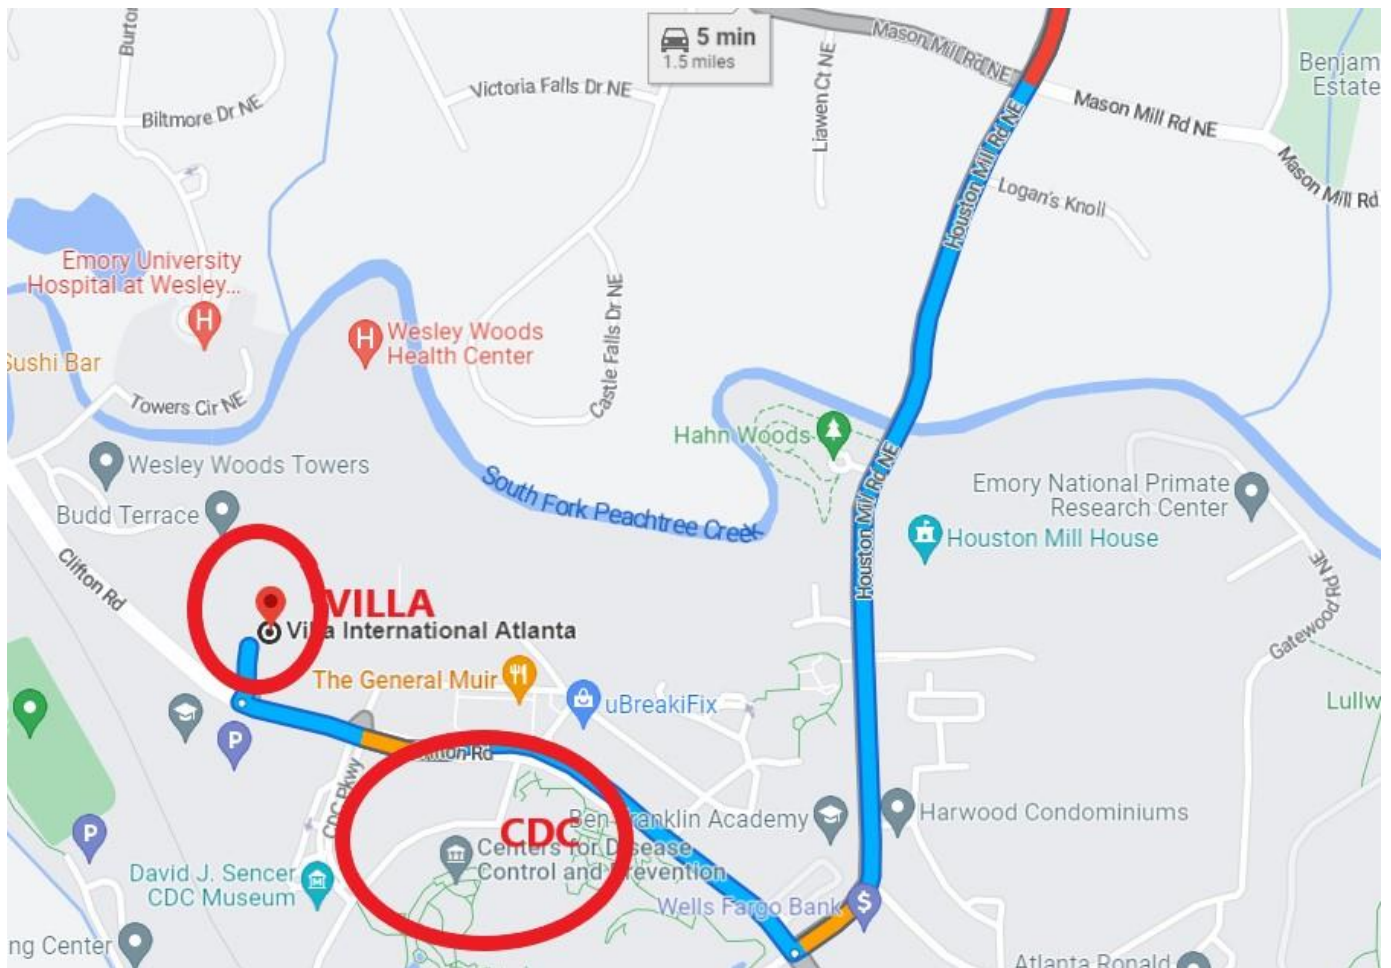

Villa International Atlanta LOCATION

Please **print and give to your driver** if you do not use public transportation on arrival

Villa International is located across the Center for Disease Control (CDC) at 1749 Clifton Rd NE Atlanta GA **30329**.

Please tell the driver **NOT TO CONFUSE** with 1749 East Clifton Rd Atlanta GA **30307**

Please Note that two addresses have different zip codes