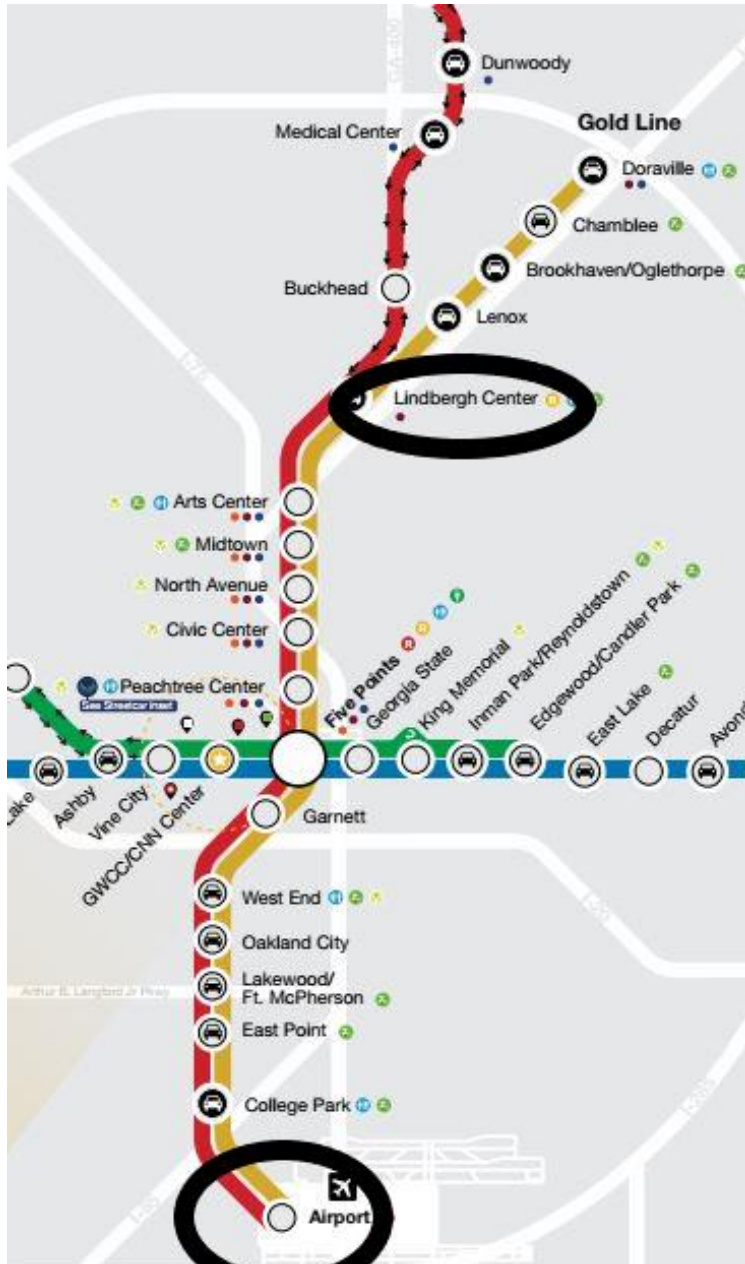

Villa International Atlanta LOCATION

Please **print and give to your driver** if you do not use public transportation on arrival

Villa International is located across the Center for Disease Control (CDC) at 1749 Clifton Rd NE Atlanta GA **30329**.

If your driver brings you over to the property above, please do not leave the car and insist on driving to the correct address 1749 Clifton Rd NE – across the CDC HQs (as per map above).

IF YOU TRAVEL BY METRO / SUBWAY

You can also take MARTA train - <https://www.itsmarta.com/train-stations-and-schedules.aspx/marta-in-your-community.aspx> - please take GOLD LINE from the Airport to the Lindbergh Center Station

Once you arrive at the station, you can use MARTA bus #6 which stops right across Villa International in the CDC HQs side – you can ask the driver.

If you are taking a taxi / uber from the Lindbergh Station, please follow the instructions on page 1-2.